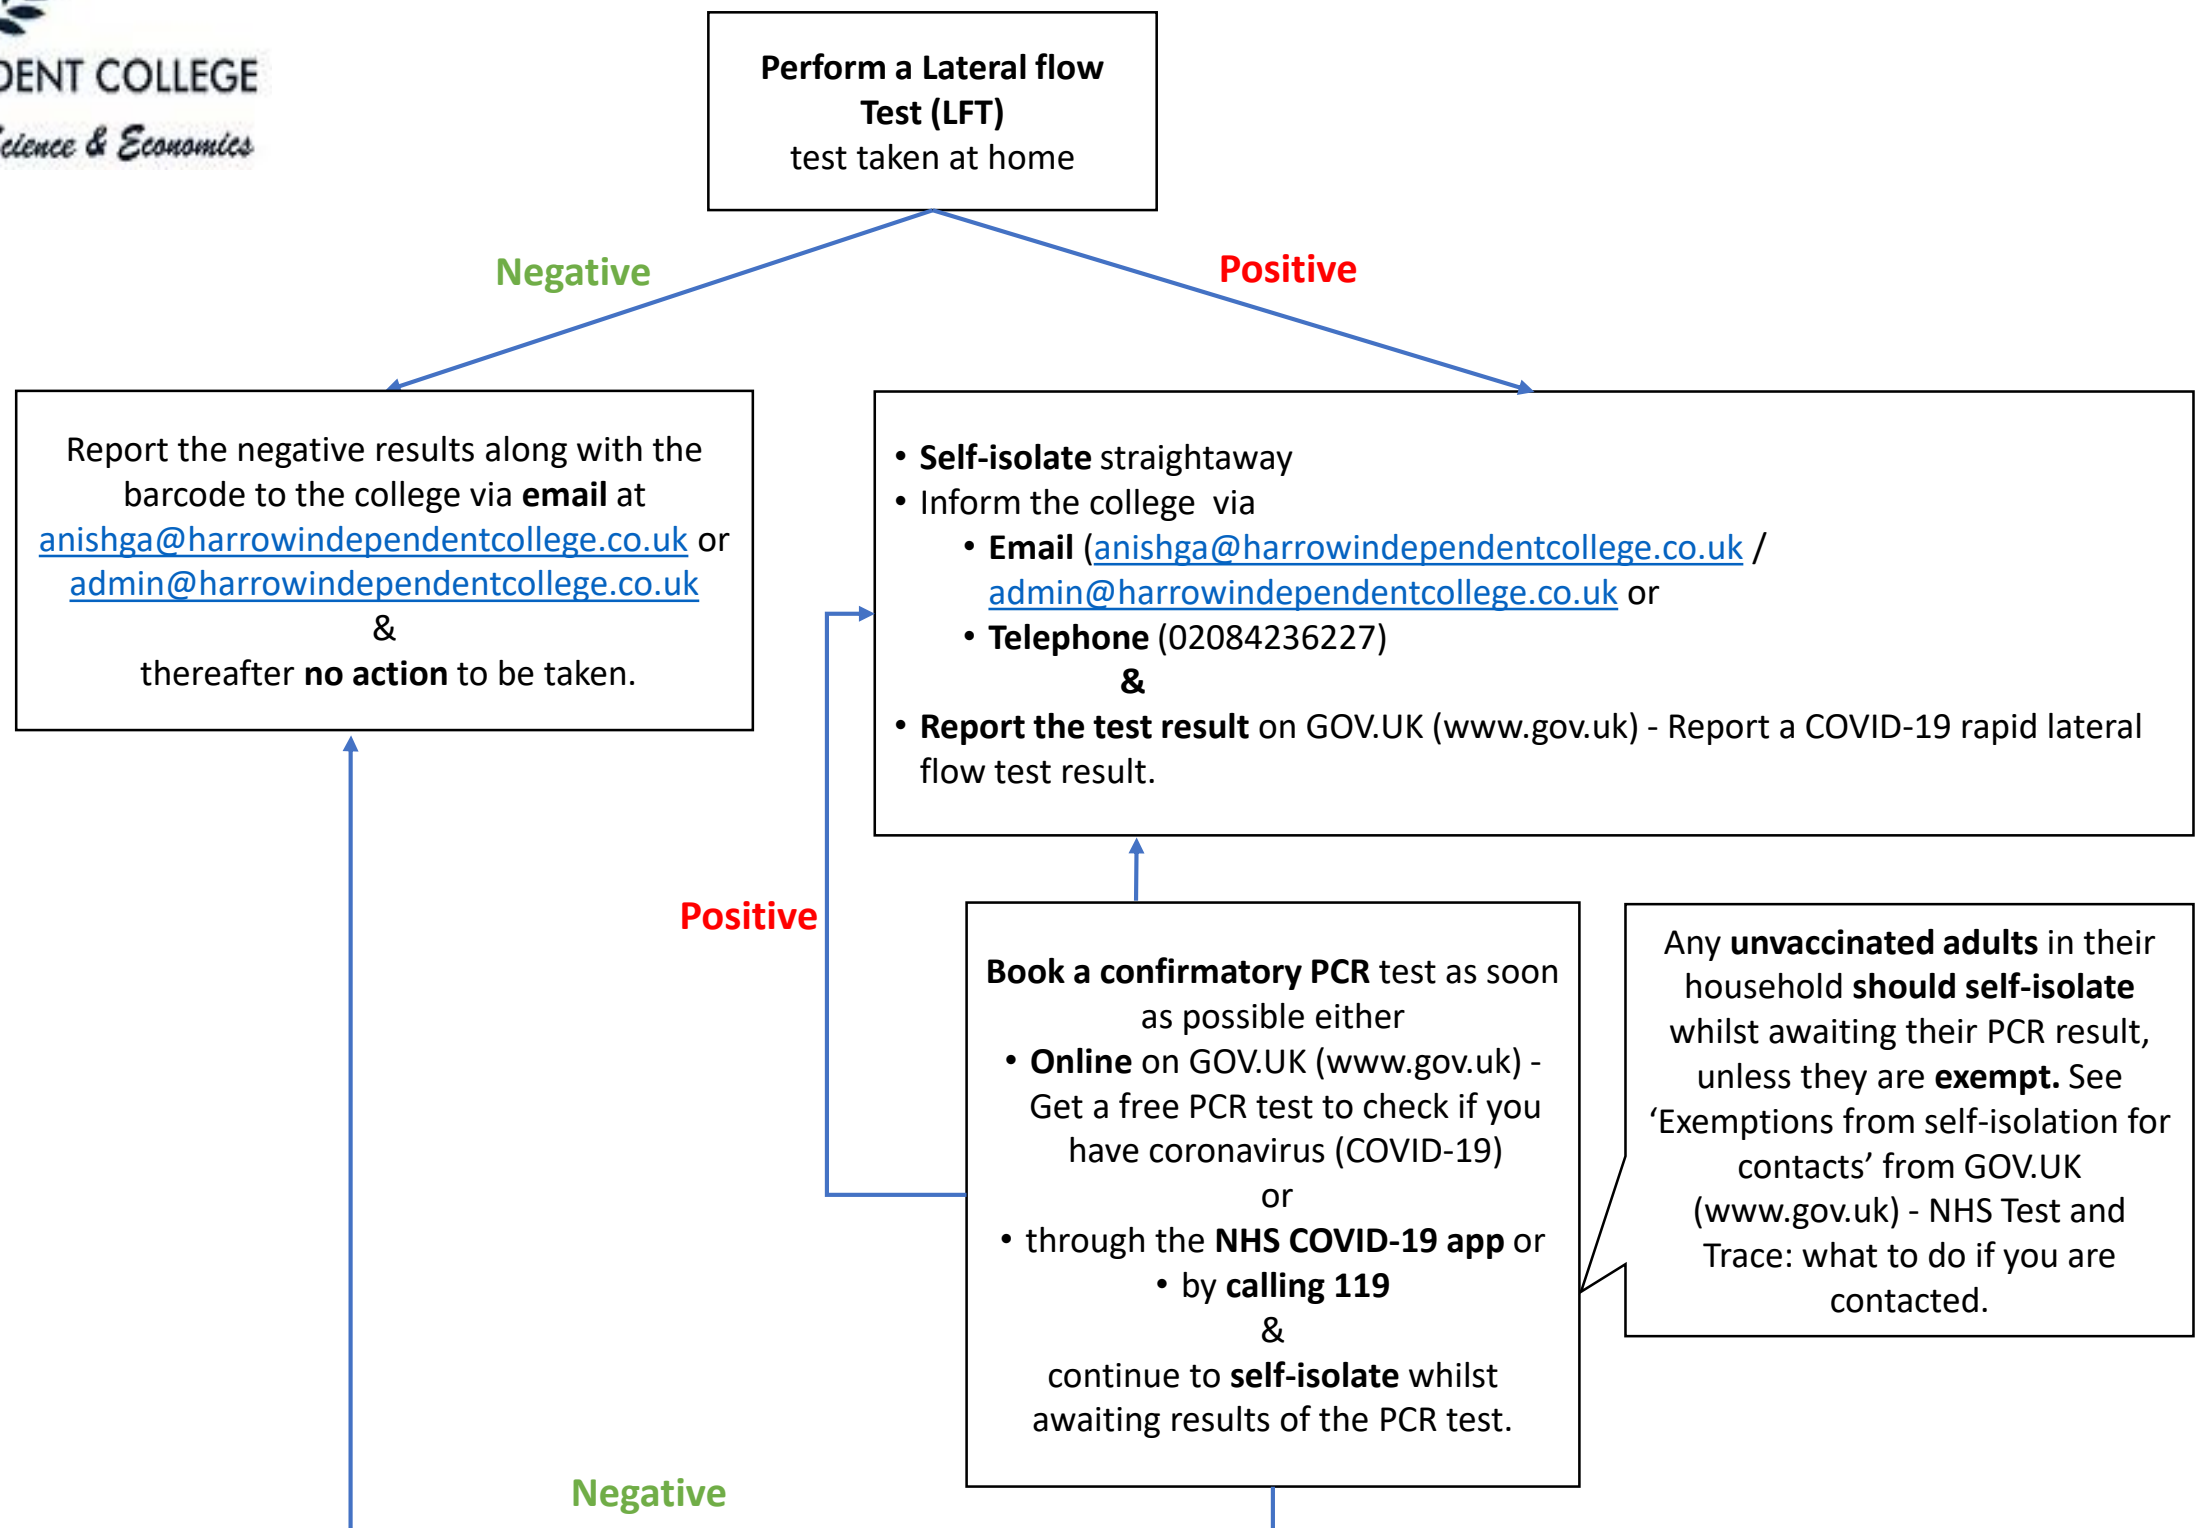

Actions to take if an individual tests positive for COVID-19

HARROW INDEPENDENT COLLEGE
School of Mathematics, Science & Economics

Note: All staff and students of HIC are provided with the Lateral flow device (LFD) test kits. They are encouraged to take the LFD test at home twice a week and report the test results to the college.